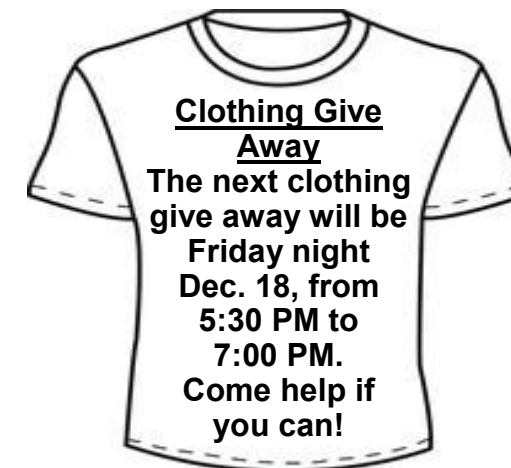

Card Signing

Sunday night, December 20, following the evening service, is our card signing for the month of January. Bring snacks, finger foods and enjoy the fellowship.

New Year's Eve Party

If you don't already have plans, we will be having a New Year's Eve party starting at 7:00 PM and lasting until you want to go home. Bring eats and beverages and games (this is on December 31, FYI).

Men's Prayer Breakfast

There is a sign-up sheet on the bulletin board for you to sign if you are attending the men's prayer breakfast on Saturday, January 9th at 7:30am in the fellowship room.

Good cooks available so come enjoy the meal, good fellowship, and prayer.

It's wonderful to have all of you as our church family. God bless each of you and your families during this holiday season and throughout the coming new year.

Thank you so much for the Wal-Mart gift card. We appreciate your thoughtfulness. We love you all. Where would we be if we didn't have our Christian family and God on our side.

Merry Christmas, John and Donna

Elders and Deacons
will meet after PM services
this Sunday

Daily Bible Reading Schedule

For a number of years, we have been printing a daily Bible reading schedule on the back page of the bulletin. If you have been using this resource, please let the church office know ASAP. We are contemplating making a change at the start of the new year, but would like your input before these changes are implemented.

Bus Driver

December
Johnna Dawdy
Call the church office
if you need a ride

Communion Trays December

Preparation - E/J Wallis
Cleaning - M/M Sweeney

Nursery Attendants
December 20
A.M. Shirley Rich
P.M. Donna Noll

SEARCH T.V.
December 20, 2015
"WHY JESUS CAME"

(Check your provider for air time)